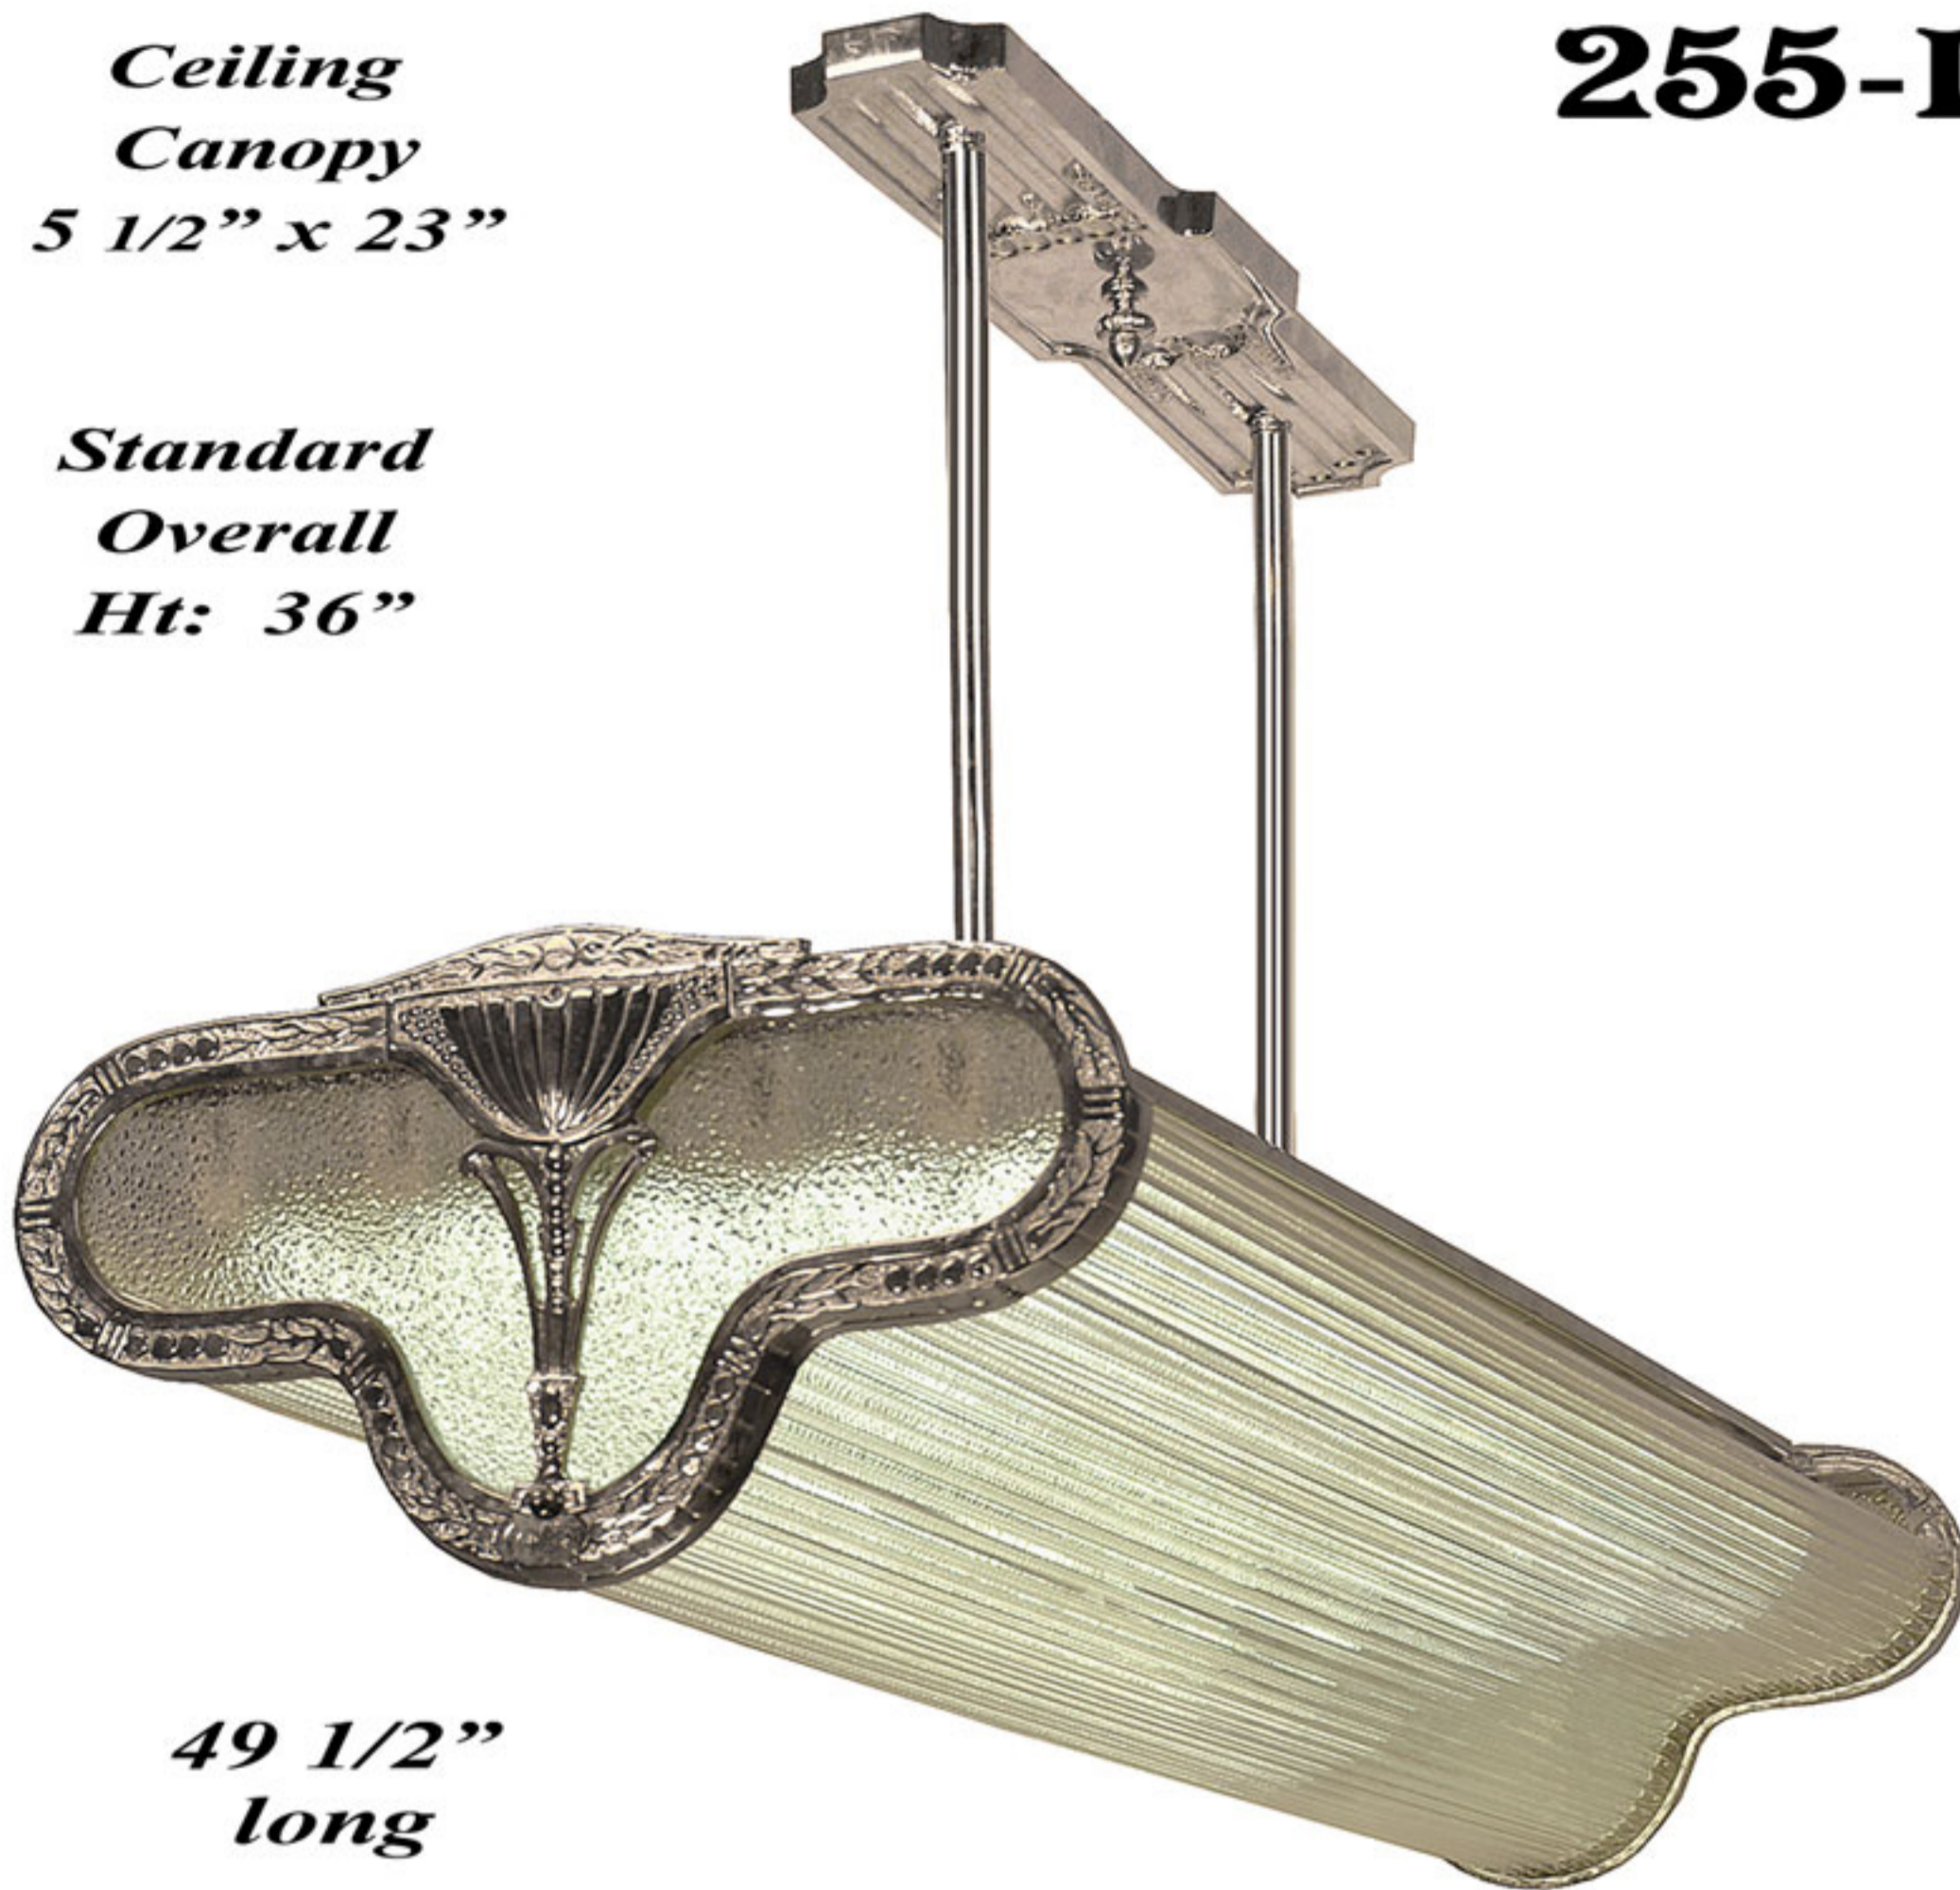

# Vintage Hardware & Lighting

**Model:**

**255-LED**

*Ceiling  
Canopy  
5 1/2" x 23"*

*Standard  
Overall  
Ht: 36"*

*Ceiling  
Canopy  
5 1/2" x 23"*

*49 1/2"  
long*

*18 3/4"  
wide x 10" tall*

**Model 255-LED Office Chandelier.**

A blend of principles for green energy saving & recycling.

The "shade" for the fixture is made from 58 glass tubes nestled & fed thru channels at each end of the light.

These tubes come from recycling old glass, by adding it to new glass material, to form the tubes. The lighting element is a series of five pieces of T8, four foot long, LED tubes. Each tube consumes a mere 25watts of power while yielding 1600 lumens of light. The LED tubes are available in both a 2700K hue and a 4100K hue. A handsome office light.

**Vintage Hardware & Lighting**

2000 Sims

Port Townsend, WA, 98368

360-379-9030

[www.vintagehardware.com](http://www.vintagehardware.com)

*Height can  
be specified  
per order*

Straw Hat LED tube

Tubes come with  
aluminum heat sink  
backing for long life